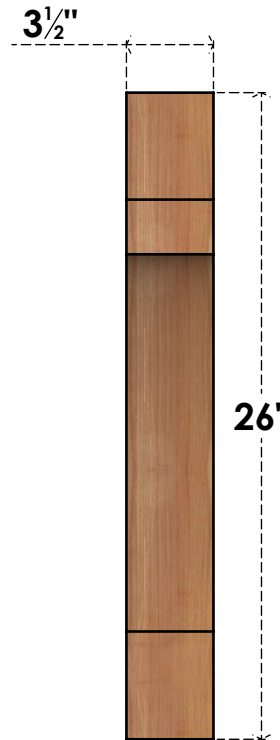

# BRC04X14X26MRC00SWR

3 1/2"W X 14"D X 26"H MERCED SMOOTH BRACE, WESTERN RED CEDAR

EKENA MILLWORK  
 2300 WEST MAIN ST.  
 CLARKSVILLE, TX 75426  
 TOLL FREE: 866-607-0453  
 WWW.EKENAMILLWORK.COM

### NOTES

1. INSTALLATION TO BE COMPLETED IN ACCORDANCE WITH MANUFACTURER'S SPECIFICATIONS.
2. DRAWING MAY NOT BE TO SCALE
3. THIS DRAWING IS INTENDED FOR DESIGN AND PLANNING PURPOSES ONLY.
4. ALL INFORMATION CONTAINED HEREIN WAS CURRENT AT THE TIME OF DEVELOPMENT BUT MUST BE REVIEWED AND APPROVED BY THE PRODUCT MANUFACTURER TO BE CONSIDERED ACCURATE.
5. PRODUCTS ARE NOT KILN DRIED. THIS ITEM IS UNIQUE AND WILL CONTAIN THE NATURAL VARIATIONS THAT THE WOOD SPECIES OFFERS. THIS MAY RESULT IN VARIATIONS UP TO 1/4"