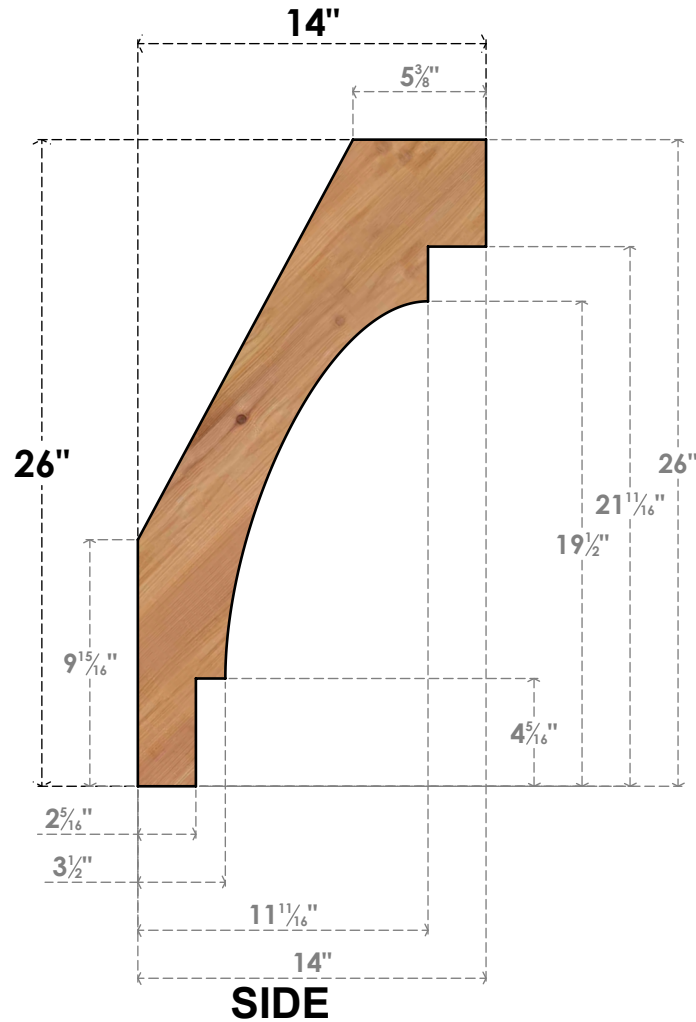

# BRC04X14X26MRC00SWR

3 1/2"W X 14"D X 26"H MERCED SMOOTH BRACE, WESTERN RED CEDAR

EKENA MILLWORK  
 2300 WEST MAIN ST.  
 CLARKSVILLE, TX 75426  
 TOLL FREE: 866-607-0453  
 WWW.EKENAMILLWORK.COM

### NOTES

1. INSTALLATION TO BE COMPLETED IN ACCORDANCE WITH MANUFACTURER'S SPECIFICATIONS.
2. DRAWING MAY NOT BE TO SCALE
3. THIS DRAWING IS INTENDED FOR DESIGN AND PLANNING PURPOSES ONLY.
4. ALL INFORMATION CONTAINED HEREIN WAS CURRENT AT THE TIME OF DEVELOPMENT BUT MUST BE REVIEWED AND APPROVED BY THE PRODUCT MANUFACTURER TO BE CONSIDERED ACCURATE.
5. PRODUCTS ARE NOT KILN DRIED. THIS ITEM IS UNIQUE AND WILL CONTAIN THE NATURAL VARIATIONS THAT THE WOOD SPECIES OFFERS. THIS MAY RESULT IN VARIATIONS UP TO 1/4"